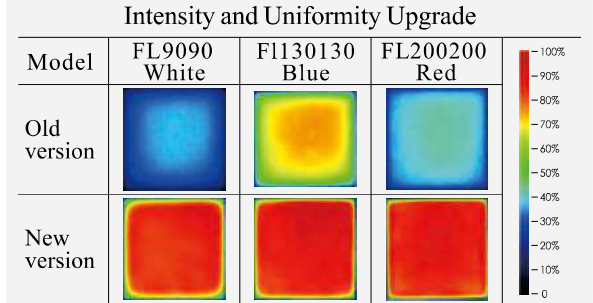

Bottom Backlights **OPT-FL Series NEW**

Product Features

- High intensity and uniformity
- Maximized emitting surface for applications in constrained spaces

Application Cases

- Gauging for mechanical parts
- Electronic component/ IC contour inspection
- Film stain detection
- Scratches detection on transparent objects

Selection Guide

OPT-FL 90 90

- Width
- Length
- Bottom backlight
- Brand name

Customizable Items

- Color
- Mounting
- Connector
- Sectional control
- Size

Section Structure Drawing

- Diffuser
- Housing
- LED
- PCB
- Heat sink

No.	Model	Color	* Output	Recommended controller
8	OPT-FL130130	○	24V/16W	OPT-DPA1024E OPT-DPA2024E
		●	24V/14W	
		●	24V/11W	
		●	24V/14.8W	
9	OPT-FL150150	○	24V/18.6W	OPT-DPA1024E OPT-DPA2024E
		●	24V/15.7W	
		●	24V/13.6W	
		●	24V/18.9W	
10	OPT-FL175175	○	24V/24.5W	OPT-DPA2024E
		●	24V/18.9W	
		●	24V/18.4W	
		●	24V/21.5W	
11	OPT-FL200200	○	24V/29W	OPT-DPA2024E
		●	24V/23.4W	
		●	24V/21.3W	
		●	24V/26.2W	
12	OPT-FL225225	○	24V/36.7W	OPT-DPA2024E
		●	24V/28.9W	
		●	24V/21.3W	
		●	24V/31.1W	
13	OPT-FL250250	○	24V/41.5W	OPT-DPA2024E
		●	24V/33.8W	
		●	24V/27.3W	
		●	24V/39.5W	