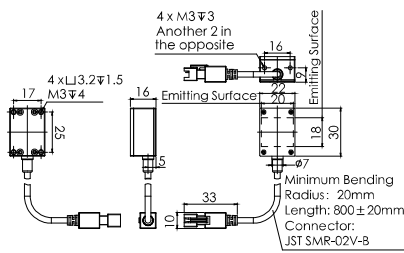

Selection Guide

OPT-FL 90 90

- Width
- Length
- Bottom backlight
- Brand name

Customizable Items

- Color
- Mounting
- Connector
- Sectional control
- Size

Section Structure Drawing

- Diffuser
- Housing
- LED
- PCB
- Heat sink

Back screw installation	Side screw installation	Front through-hole installation (Please refer to OPT-PRIN1515 drawing for the needed adapter size.)

Application Example

- Metal parts counting

Model Table

No.	Model	Color	* Output	Recommended controller
1	OPT-FL3022	○	24V/1.6W	OPT-DPA1024E OPT-DPA2024E
		●	24V/1.3W	
		●	24V/1.2W	
		●	24V/1.4W	
2	OPT-FL4336	○	24V/2.7W	OPT-DPA1024E OPT-DPA2024E
		●	24V/2.0W	
		●	24V/2.3W	
		●	24V/2.6W	
3	OPT-FL5244	○	24V/3.4W	OPT-DPA1024E OPT-DPA2024E
		●	24V/3W	
		●	24V/2.9W	
		●	24V/3.3W	
4	OPT-FL6254	○	24V/4.9W	OPT-DPA1024E OPT-DPA2024E
		●	24V/4.4W	
		●	24V/4.1W	
		●	24V/4.3W	
5	OPT-FL7070	○	24V/6.3W	OPT-DPA1024E OPT-DPA2024E
		●	24V/4.7W	
		●	24V/4.6W	
		●	24V/5.3W	
6	OPT-FL9090	○	24V/8W	OPT-DPA1024E OPT-DPA2024E
		●	24V/6.6W	
		●	24V/6.4W	
		●	24V/8W	
7	OPT-FL110110	○	24V/11.4W	OPT-DPA1024E OPT-DPA2024E
		●	24V/9.7W	
		●	24V/8.8W	
		●	24V/12.4W	

* Note: The data is for reference only.

Dimensions (mm)

1.OPT-FL3022

2.OPT-FL4336

3.OPT-FL5244

4.OPT-FL6254

5.OPT-FL7070

6.OPT-FL9090

Dimensions (mm)

7.OPT-FL110110

8.OPT-FL130130

9.OPT-FL150150

10.OPT-FL175175

11.OPT-FL200200

12.OPT-FL225225

13.OPT-FL250250