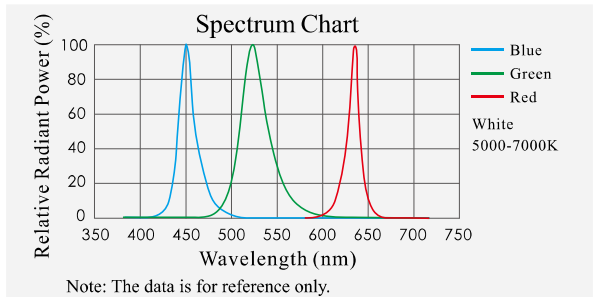

Bottom Backlights **OPT-FL Series NEW**

Product Features

- High intensity and uniformity
- Maximized emitting surface for applications in constrained spaces

Application Cases

- Gauging for mechanical parts
- Electronic component/ IC contour inspection
- Film stain detection
- Scratches detection on transparent objects

Selection Guide

OPT-FL 90 90

- Width
- Length
- Bottom backlight
- Brand name

Customizable Items

- Color
- Mounting
- Connector
- Sectional control
- Size

Section Structure Drawing

- Diffuser
- Housing
- LED
- PCB
- Heat sink

Back screw installation	Side screw installation	Front through-hole installation (Please refer to OPT-PRIN1515 drawing for the needed adapter size.)

Application Example

- Metal parts counting