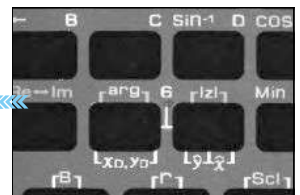

View window

Uniformity Chart

Note: The data is for reference only.

Note: The data is for reference only.

Section Structure Drawing

Application Example

- OCR for calculators

Workpiece

Illumination

SciSmart Analysis Result

Image

Model Table

No.	Model	* Output ●	* Output ●●●	Recommended controller
1	OPT-RID52	24V/3.1W	24V/3.6W	OPT-DPA1024E OPT-DPA2024E
2	OPT-RID70	24V/3.6W	24V/4.8W	
3	OPT-RID95	24V/3.9W	24V/5.5W	
4	OPT-RID100	24V/6.7W	24V/6.3W	
5	OPT-RID150	24V/6.4W	24V/10.6W	
6	OPT-RID180	24V/8.6W	24V/10.1W	
7	OPT-RID240	0.5A/12W	1.2A/28.8W	OPT-DPA6024
8	OPT-RID350	1.6A/38.4W	2A/48W	OPT-DPA6024