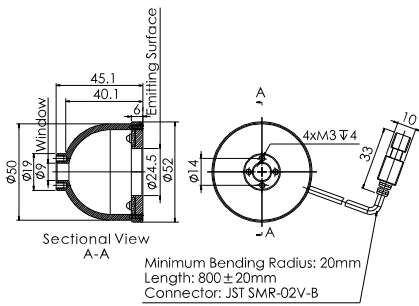

View window

Uniformity Chart

Note: The data is for reference only.

Note: The data is for reference only.

Section Structure Drawing

Application Example

- OCR for calculators

Workpiece

Illumination

SciSmart Analysis Result

Image

Model Table

No.	Model	* Output ●	* Output ●●●	Recommended controller
1	OPT-RID52	24V/3.1W	24V/3.6W	OPT-DPA1024E OPT-DPA2024E
2	OPT-RID70	24V/3.6W	24V/4.8W	
3	OPT-RID95	24V/3.9W	24V/5.5W	
4	OPT-RID100	24V/6.7W	24V/6.3W	
5	OPT-RID150	24V/6.4W	24V/10.6W	
6	OPT-RID180	24V/8.6W	24V/10.1W	
7	OPT-RID240	0.5A/12W	1.2A/28.8W	OPT-DPA6024
8	OPT-RID350	1.6A/38.4W	2A/48W	OPT-DPA6024

* Note: The data is for reference only.

Dimensions (mm)

1.OPT-RID52

2.OPT-RID70

3.OPT-RID95

4.OPT-RID100

5.OPT-RID150

6.OPT-RID180