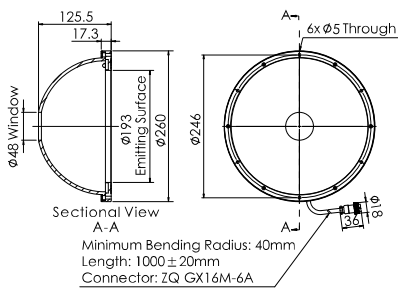

7.OPT-RID240