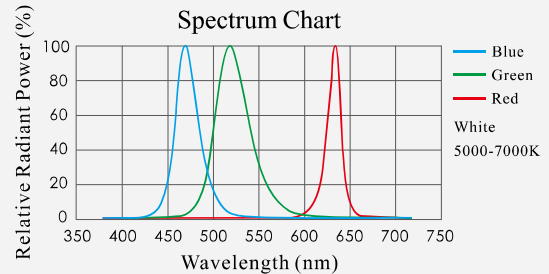

View window

Uniformity Chart

Note: The data is for reference only.

Note: The data is for reference only.

Section Structure Drawing

Application Example

- OCR for calculators

Workpiece