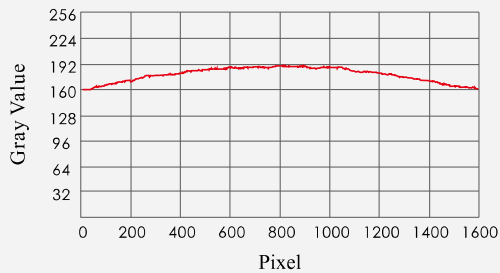

View window

Uniformity Chart

Note: The data is for reference only.

Note: The data is for reference only.

Section Structure Drawing

Application Example

- OCR for calculators

Workpiece