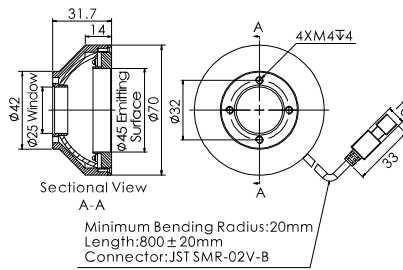

View window

Uniformity Chart

Note: The data is for reference only.

Note: The data is for reference only.

Section Structure Drawing

Application Example

- OCR for calculators

Workpiece

Illumination

SciSmart Analysis Result

Image

Model Table

No.	Model	* Output ●	* Output ●●●	Recommended controller
1	OPT-RID52	24V/3.1W	24V/3.6W	OPT-DPA1024E OPT-DPA2024E
2	OPT-RID70	24V/3.6W	24V/4.8W	
3	OPT-RID95	24V/3.9W	24V/5.5W	
4	OPT-RID100	24V/6.7W	24V/6.3W	
5	OPT-RID150	24V/6.4W	24V/10.6W	
6	OPT-RID180	24V/8.6W	24V/10.1W	
7	OPT-RID240	0.5A/12W	1.2A/28.8W	OPT-DPA6024
8	OPT-RID350	1.6A/38.4W	2A/48W	OPT-DPA6024

* Note: The data is for reference only.

Dimensions (mm)

1.OPT-RID52

2.OPT-RID70

3.OPT-RID95

4.OPT-RID100

5.OPT-RID150

6.OPT-RID180