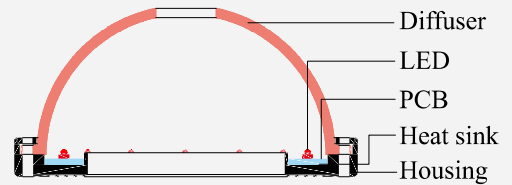

View window

Uniformity Chart

Note: The data is for reference only.

Note: The data is for reference only.

Section Structure Drawing

Application Example

- OCR for calculators

Workpiece

Illumination

SciSmart Analysis Result

Image

Model Table

No.	Model	* Output ●	* Output ●●●	Recommended controller
1	OPT-RID52	24V/3.1W	24V/3.6W	OPT-DPA1024E OPT-DPA2024E
2	OPT-RID70	24V/3.6W	24V/4.8W	
3	OPT-RID95	24V/3.9W	24V/5.5W	
4	OPT-RID100	24V/6.7W	24V/6.3W	
5	OPT-RID150	24V/6.4W	24V/10.6W	
6	OPT-RID180	24V/8.6W	24V/10.1W	
7	OPT-RID240	0.5A/12W	1.2A/28.8W	OPT-DPA6024
8	OPT-RID350	1.6A/38.4W	2A/48W	OPT-DPA6024