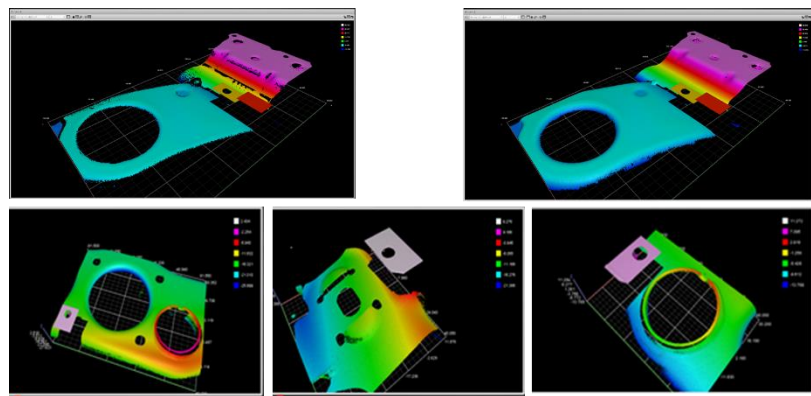

All-In-One 3D Smart Sensors

SCAN, MEASURE and CONTROL for inline quality control processes within a single device at production speed.

Gocator

GOCATOR FAMILIES

ROBOTIC 3D VISION

CYLINDER HEAD VOLUME CHECKER

AUTOMOTIVE PARTS DIMENSIONS

RUBBER AND TIRE