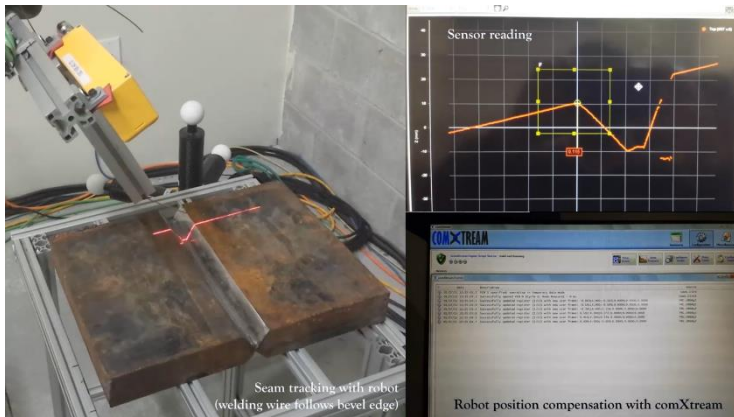

All-In-One 3D Smart Sensors

SCAN, MEASURE and CONTROL for inline quality control processes within a single device at production speed.

Gocator

GOCATOR FAMILIES

ROBOTIC 3D VISION

CYLINDER HEAD VOLUME CHECKER

AUTOMOTIVE PARTS DIMENSIONS

RUBBER AND TIRE