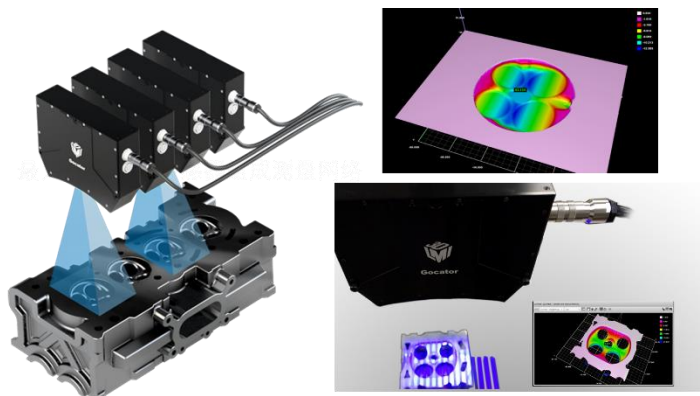

All-In-One 3D Smart Sensors

SCAN, MEASURE and CONTROL for inline quality control processes within a single device at production speed.

Gocator

GOCATOR FAMILIES

ROBOTIC 3D VISION

CYLINDER HEAD VOLUME CHECKER

AUTOMOTIVE PARTS DIMENSIONS

RUBBER AND TIRE