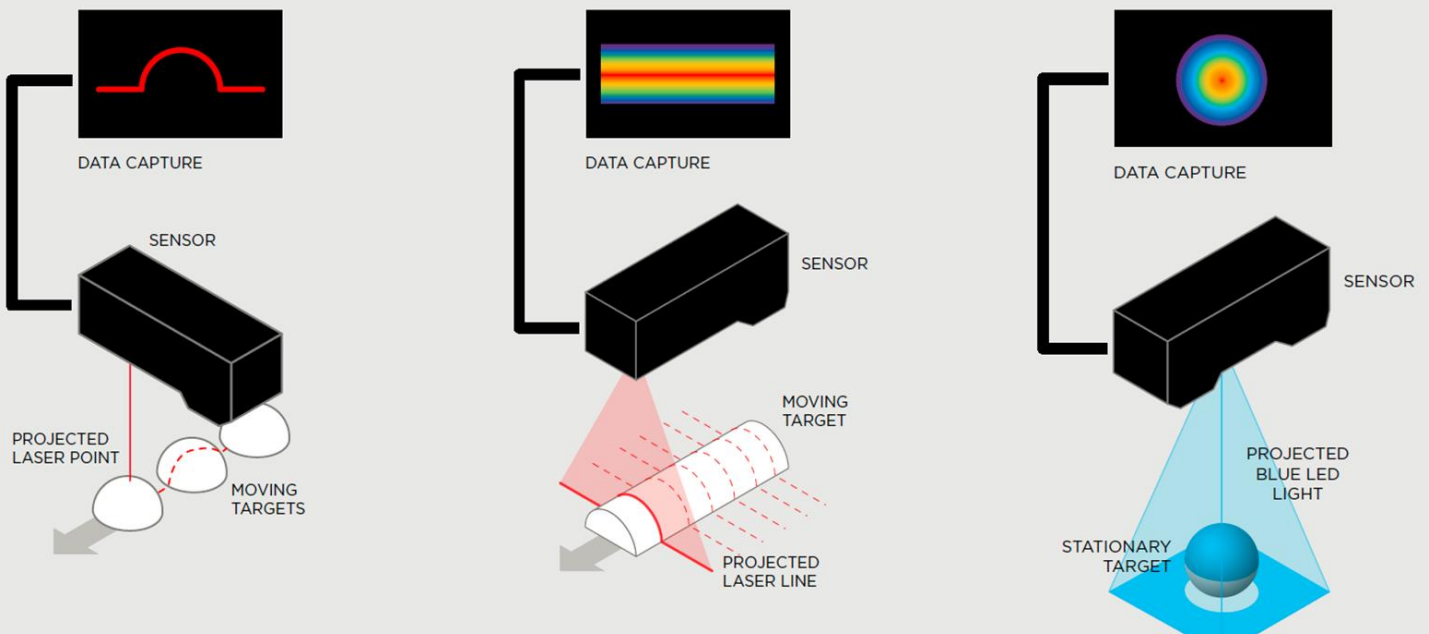

All-In-One 3D Smart Sensors

SCAN, MEASURE and CONTROL for inline quality control processes within a single device at production speed.

Gocator

GOCATOR FAMILIES

ROBOTIC 3D VISION

CYLINDER HEAD VOLUME CHECKER

AUTOMOTIVE PARTS DIMENSIONS

RUBBER AND TIRE